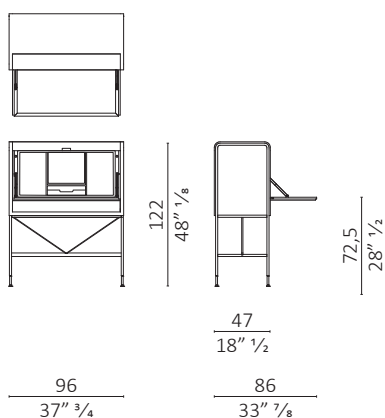

Scrinium design Giuseppe Casarosa

Caratteristiche tecniche - Contenitore realizzato in massello di noce americano e multistrato impiallacciato. Base e ferramenta in ottone brunito. Cassetto con apertura push pull. Ribalta con piano in pelle. Organizer interno alla ribalta in finitura laccato, disponibile in 3 versioni: scrittoio, mobile bar e vanity.

Technical features - Cabinet made in solid American walnut and veneered plywood. Base and hardware in burnished brass. Drawer with push-pull opening. Flap opening with leather top. Internal flap organizer in lacquered finish, available in 3 versions: small desk, bar cabinet and vanity.

Nota - Specificare il colore NCS o RAL per la finitura laccato dell'organizer interno alla ribalta.

Note - To specify NCS or RAL color for lacquered finish of the internal flap organizer.

Scrinium mobile bar / bar cabinet