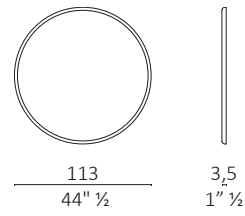

**Versioni.**

- 113x113
- 83x83
- 133x83
- ø113
- ø73
- ø50

---

**Cornice.** In legno massello di frassino disponibile in due finiture:

- Frassino tinto wengé
- Frassino tinto moka

---

**Supporto.** In multistrato di pioppo impiallacciato frassino

---

**N.B: all'ordine specificare:**

- la finitura del legno di struttura
- 

An elegant range of wall mirrors comprised of a solid ash frame, available in three different shapes (round, square and rectangular) and six size.

---

**TECHNICAL FEATURES**

**Versions.**

- 113x113
- 83x83
- 133x83
- ø113
- ø73
- ø50

---

**Frame.** Made of solid ash, available in two finishes:

- Ash in a wenge stain
- Ash in a moka stain

---

## DUO Mirror

DUO Mirror  
L113-H113

DUO Mirror  
L83-H83

DUO Mirror  
L133-H83

DUO Mirror  
ø113

DUO Mirror  
ø73

DUO Mirror  
ø50