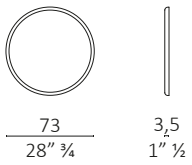

**Versioni.**

- 113x113
- 83x83
- 133x83
- ø113
- ø73
- ø50

---

**Cornice.** In legno massello di frassino disponibile in due finiture:

- Frassino tinto wengé
- Frassino tinto moka

---

**Supporto.** In multistrato di pioppo impiallacciato frassino

---

**N.B: all'ordine specificare:**

- la finitura del legno di struttura
- 

An elegant range of wall mirrors comprised of a solid ash frame, available in three different shapes (round, square and rectangular) and six size.

---

**TECHNICAL FEATURES**

**Versions.**

- 113x113
- 83x83
- 133x83
- ø113
- ø73
- ø50

---

**Frame.** Made of solid ash, available in two finishes:

- Ash in a wenge stain
- Ash in a moka stain

---

## DUO Mirror

DUO Mirror  
L113-H113

DUO Mirror  
L83-H83

DUO Mirror  
L133-H83

DUO Mirror  
ø113

DUO Mirror  
ø73

DUO Mirror  
ø50