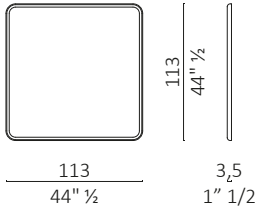

**Versioni.**

- 113x113
- 83x83
- 133x83
- ø113
- ø73
- ø50

---

**Cornice.** In legno massello di frassino disponibile in due finiture:

- Frassino tinto wengé
- Frassino tinto moka

---

**Supporto.** In multistrato di pioppo impiallacciato frassino

---

**N.B: all'ordine specificare:**

- la finitura del legno di struttura
- 

An elegant range of wall mirrors comprised of a solid ash frame, available in three different shapes (round, square and rectangular) and six size.

---

**TECHNICAL FEATURES**

**Versions.**

- 113x113
- 83x83
- 133x83
- ø113
- ø73
- ø50

---

**Frame.** Made of solid ash, available in two finishes:

- Ash in a wenge stain
- Ash in a moka stain

---

## DUO Mirror

DUO Mirror  
L113-H113

DUO Mirror  
L83-H83

DUO Mirror  
L133-H83

DUO Mirror  
ø113

DUO Mirror  
ø73

DUO Mirror  
ø50