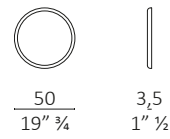

---

**N.B: all'ordine specificare:**

- la finitura del legno di struttura
- 

An elegant range of wall mirrors comprised of a solid ash frame, available in three different shapes (round, square and rectangular) and six size.

---

**TECHNICAL FEATURES**

**Versions.**

- 113x113
- 83x83
- 133x83
- ø113
- ø73
- ø50

---

**Frame.** Made of solid ash, available in two finishes:

- Ash in a wenge stain
- Ash in a moka stain

---

## DUO Mirror

DUO Mirror  
L113-H113

DUO Mirror  
L83-H83

DUO Mirror  
L133-H83

DUO Mirror  
ø113

DUO Mirror  
ø73

DUO Mirror  
ø50