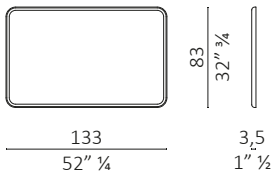

**Versioni.**

- 113x113
- 83x83
- 133x83
- ø113
- ø73
- ø50

---

**Cornice.** In legno massello di frassino disponibile in due finiture:

- Frassino tinto wengé
- Frassino tinto moka

---

**Supporto.** In multistrato di pioppo impiallacciato frassino

---

**TECHNICAL FEATURES**

**Versions.**

- 113x113
- 83x83
- 133x83
- ø113
- ø73
- ø50

---

**Frame.** Made of solid ash, available in two finishes:

- Ash in a wenge stain
- Ash in a moka stain

---

## DUO Mirror

DUO Mirror  
L113-H113

DUO Mirror  
L83-H83

DUO Mirror  
L133-H83

DUO Mirror  
ø113

DUO Mirror  
ø73

DUO Mirror  
ø50