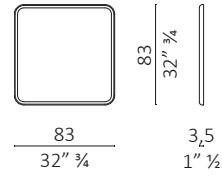

---

**N.B: all'ordine specificare:**

- la finitura del legno di struttura
- 

An elegant range of wall mirrors comprised of a solid ash frame, available in three different shapes (round, square and rectangular) and six size.

---

**TECHNICAL FEATURES**

**Versions.**

- 113x113
- 83x83
- 133x83
- ø113
- ø73
- ø50

---

**Frame.** Made of solid ash, available in two finishes:

- Ash in a wenge stain
- Ash in a moka stain

---

## DUO Mirror

DUO Mirror  
L113-H113

DUO Mirror  
L83-H83

DUO Mirror  
L133-H83

DUO Mirror  
ø113

DUO Mirror  
ø73

DUO Mirror  
ø50