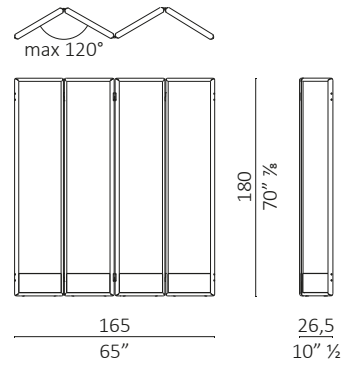

Please note: On request the panel can be upholstered in fabric or saddle leather.

N.B: when ordering specify:

- wood finish for the structure

DUO Screen

3 moduli / modules

volume m³ 0,426 - kg. 39

4 moduli / modules