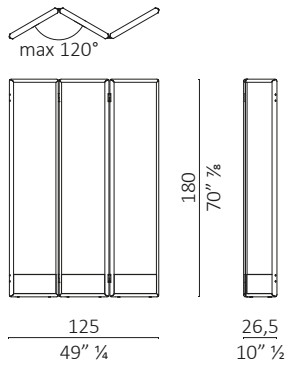

Please note: On request the panel can be upholstered in fabric or saddle leather.

N.B: when ordering specify:

- wood finish for the structure

DUO Screen

3 moduli / modules

volume m³ 0,426 - kg. 39

4 moduli / modules