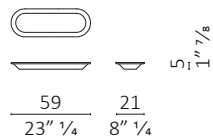

c.o.m. (l.mt.7,00/sq.mt.13,50)

Accessori / Accessories

Svuotatasche in marmo / Marble catchall tray

Caratteristiche tecniche - Svuoatasche in marmo, in alternativa a quello in legno.

Technical features - Marble catchall tray, instead of the wooden one.