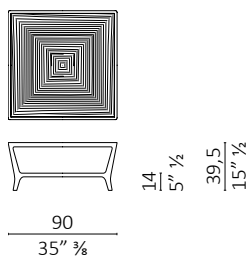

Petit Dîner piano in legno / wooden top

Petit Dîner piano in marmo / marble top