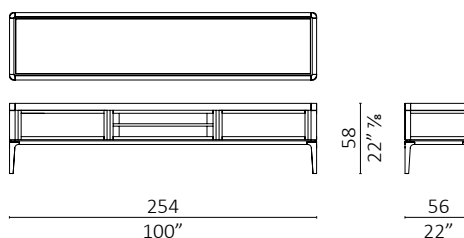

Full TV design Roberto Lazzeroni

Caratteristiche tecniche - Mobile porta tv in massello di noce americano e multistrato di pioppo impiallacciato. Ante, fianchi e frontali cassetti rivestiti in ebano, tessuto, pelle o laccati. Disponibile versione extra con ante, fianchi e frontali cassetti rivestiti con strisce in massello di noce americano. Interni in acero e piano in legno, vetro colorato o marmo. Mensola centrale in vetro e due cassetti. Passaggio cavi sul retro. Su richiesta accessori interni.

Technical features - TV cabinet made in solid American walnut and veneered poplar plywood. Doors, side panels and drawer fronts covered in ebony, fabric, leather or lacquered. Available the version extra with doors, side panels and drawer-fronts covered with solid American walnut strips. Inside in maple wood, top in wood, colored glass or marble. Central shelf in glass and two drawers. Back cable management. On request internal accessories.

Full TV

Abaco accessori Full / Full accessories

1

1

3

3

2

4

1

3

2

4