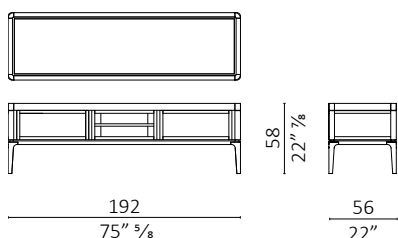

Full TV design Roberto Lazzeroni

Caratteristiche tecniche - Mobile porta tv in massello di noce americano e multistrato di pioppo impiallacciato. Ante, fianchi e frontali cassetti rivestiti in ebano, tessuto, pelle o laccati. Disponibile versione extra con ante, fianchi e frontali cassetti rivestiti con strisce in massello di noce americano. Interni in acero e piano in legno, vetro colorato o marmo. Mensola centrale in vetro e due cassetti. Passaggio cavi sul retro. Su richiesta accessori interni.

Technical features - TV cabinet made in solid American walnut and veneered poplar plywood. Doors, side panels and drawer fronts covered in ebony, fabric, leather or lacquered. Available the version extra with doors, side panels and drawer-fronts covered with solid American walnut strips. Inside in maple wood, top in wood, colored glass or marble. Central shelf in glass and two drawers. Back cable management. On request internal accessories.

Full TV

Abaco accessori Full / Full accessories

1

1

3

3

2

4

1

3

2

4