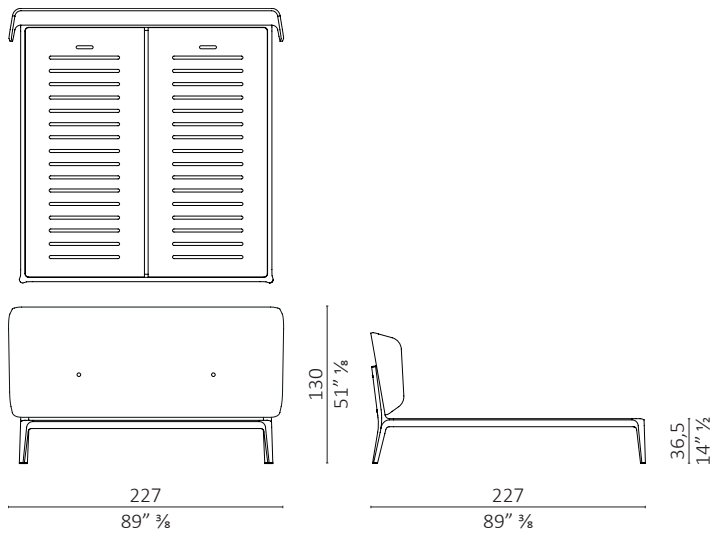

Sweet Dreams design DRAW

caratteristiche tecniche - letto in massello di noce americano, base del letto in multistrato impiallacciato, testata imbottita.
 technical features - bed in solid American walnut, bed base in veneered plywood, upholstered headboard.

Sweet Dreams

Sweet Dreams queen

Sweet Dreams eastern king

Sweet Dreams california king

Sweet Dreams testata alta/high headboard

Sweet Dreams queen testata alta/high headboard

Sweet Dreams eastern king testata alta/high headboard