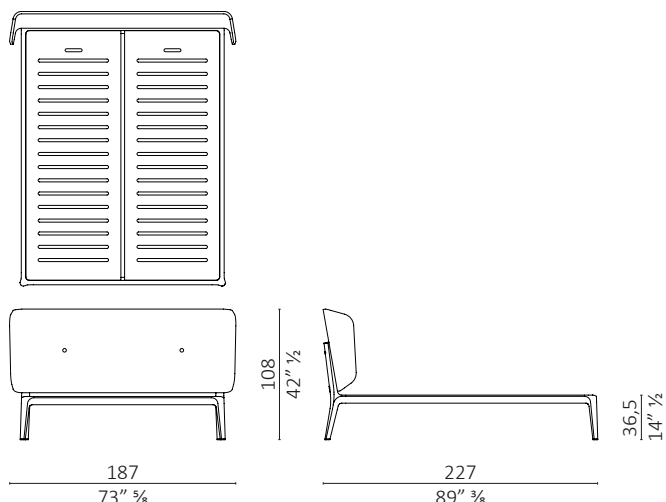

Sweet Dreams design DRAW

caratteristiche tecniche - letto in massello di noce americano, base del letto in multistrato impiallacciato, testata imbottita.
 technical features - bed in solid American walnut, bed base in veneered plywood, upholstered headboard.

Sweet Dreams

Sweet Dreams queen

Sweet Dreams eastern king

Sweet Dreams california king

Sweet Dreams testata alta/high headboard

Sweet Dreams queen testata alta/high headboard

Sweet Dreams eastern king testata alta/high headboard