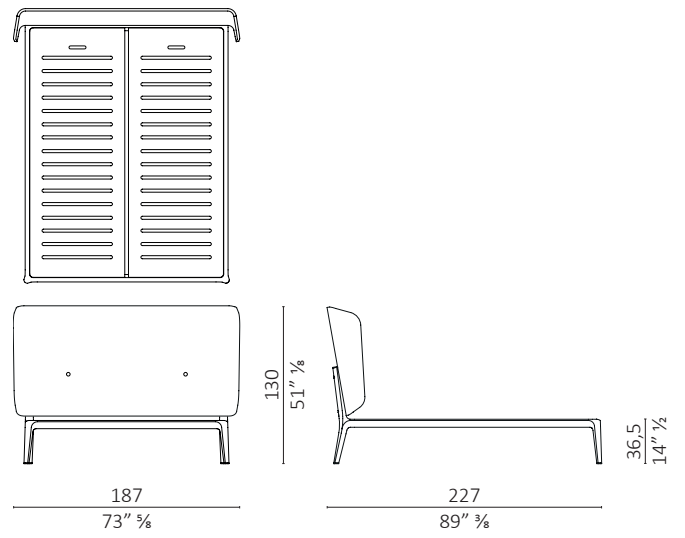

Sweet Dreams design DRAW

caratteristiche tecniche - letto in massello di noce americano, base del letto in multistrato impiallacciato, testata imbottita.
 technical features - bed in solid American walnut, bed base in veneered plywood, upholstered headboard.

Sweet Dreams

Sweet Dreams queen

Sweet Dreams eastern king

Sweet Dreams california king

Sweet Dreams testata alta/high headboard

Sweet Dreams queen testata alta/high headboard

Sweet Dreams eastern king testata alta/high headboard