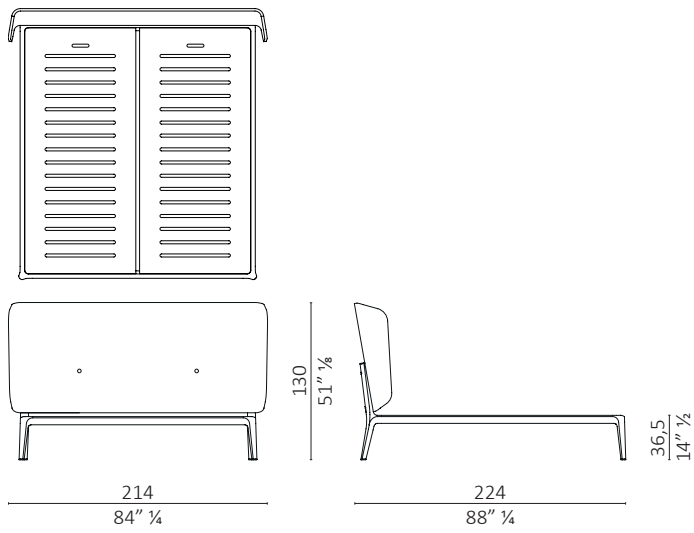

Sweet Dreams design DRAW

caratteristiche tecniche - letto in massello di noce americano, base del letto in multistrato impiallacciato, testata imbottita.
 technical features - bed in solid American walnut, bed base in veneered plywood, upholstered headboard.

Sweet Dreams

Sweet Dreams queen

Sweet Dreams eastern king

Sweet Dreams california king

Sweet Dreams testata alta/high headboard

Sweet Dreams queen testata alta/high headboard

Sweet Dreams eastern king testata alta/high headboard