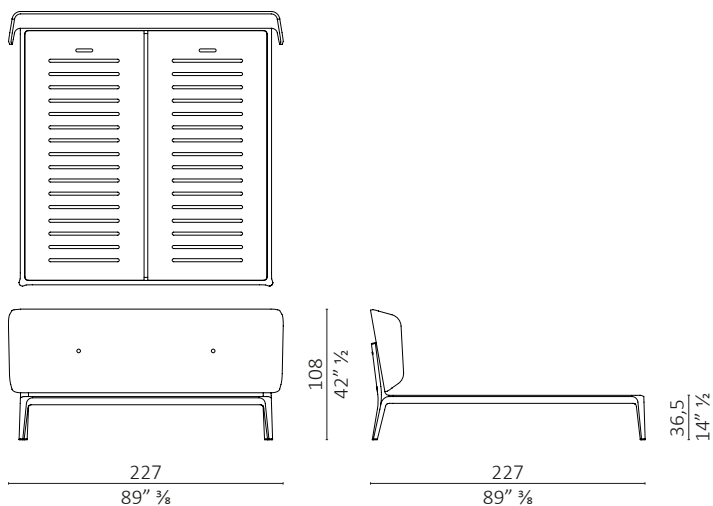

Sweet Dreams design DRAW

caratteristiche tecniche - letto in massello di noce americano, base del letto in multistrato impiallacciato, testata imbottita.
 technical features - bed in solid American walnut, bed base in veneered plywood, upholstered headboard.

Sweet Dreams

Sweet Dreams queen

Sweet Dreams eastern king

Sweet Dreams california king

Sweet Dreams testata alta/high headboard

Sweet Dreams queen testata alta/high headboard

Sweet Dreams eastern king testata alta/high headboard