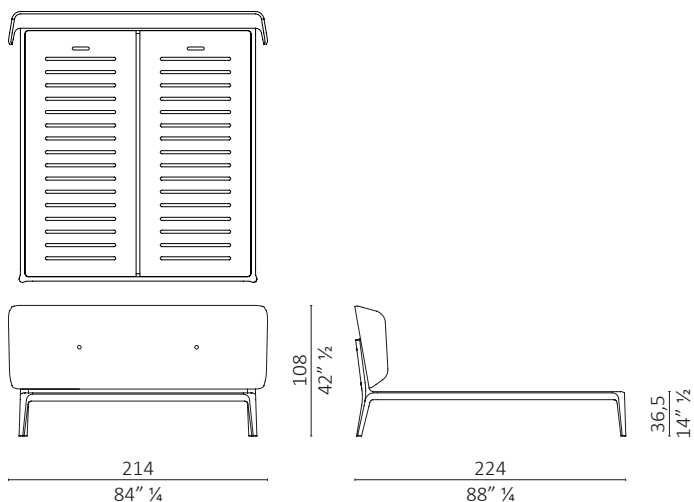

Sweet Dreams design DRAW

caratteristiche tecniche - letto in massello di noce americano, base del letto in multistrato impiallacciato, testata imbottita.
 technical features - bed in solid American walnut, bed base in veneered plywood, upholstered headboard.

Sweet Dreams

Sweet Dreams queen

Sweet Dreams eastern king

Sweet Dreams california king

Sweet Dreams testata alta/high headboard

Sweet Dreams queen testata alta/high headboard

Sweet Dreams eastern king testata alta/high headboard