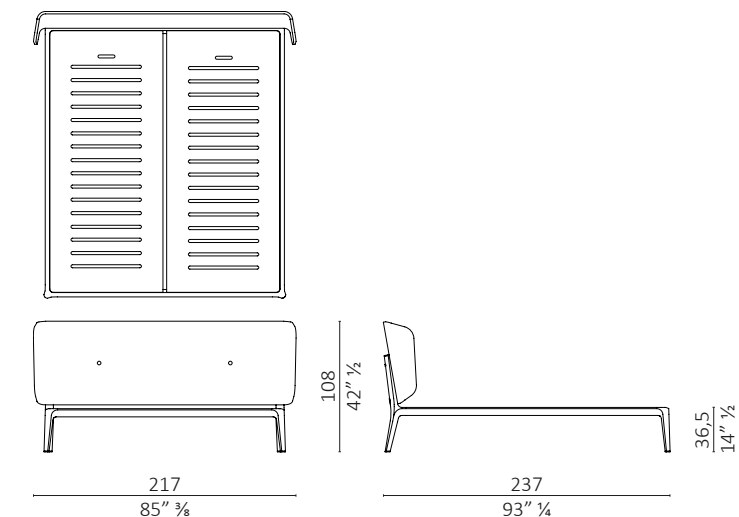

Sweet Dreams design DRAW

caratteristiche tecniche - letto in massello di noce americano, base del letto in multistrato impiallacciato, testata imbottita.
 technical features - bed in solid American walnut, bed base in veneered plywood, upholstered headboard.

Sweet Dreams

Sweet Dreams queen

Sweet Dreams eastern king

Sweet Dreams california king

Sweet Dreams testata alta/high headboard

Sweet Dreams queen testata alta/high headboard

Sweet Dreams eastern king testata alta/high headboard