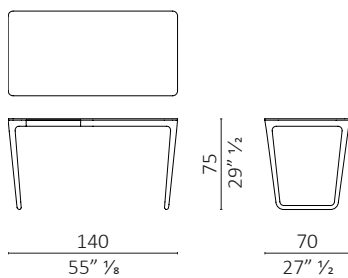

Sunday morning design Noé Duchaufour-Lawrance

caratteristiche tecniche - scrittoio realizzato in massello di noce americano e multistrato impiallacciato, 1 cassetto, piano con tasca in corian bianco, piano liscio in corian o legno.

technical features - writing desk made in solid American walnut and veneered plywood, 1 drawer, top with white corian pocket, plane top in corian or wood.

sunday morning

sunday morning