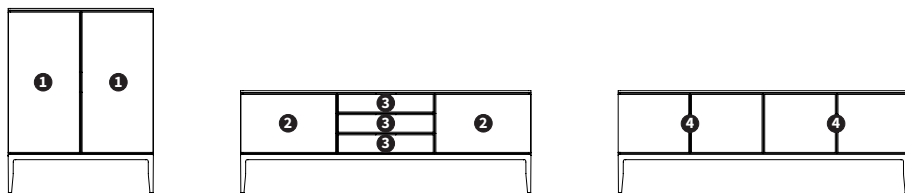

Oblique design DRAW

caratteristiche tecniche - credenze e contenitore con struttura e base in massello di noce americano. Ante, fianchi e frontali cassetti in noce, palissandro o laccati. interno contenitore con n°2 mensole in vetro trasparente in ogni scomparto. interno credenza 3 cassetti con n°1 mensola in vetro trasparente in ogni scomparto. interno credenza 4 ante con n°1 mensola in vetro trasparente in ogni scomparto (2 ante). Piano in legno, vetro colorato o marmo.

technical features - sideboards and cabinet with structure and base in solid American walnut. doors, side panels and drawer fronts in walnut, rosewood or lacquered. internal of cabinet with n°2 transparent glass shelves in each compartment. internal of sideboard 3 drawers with n° 1 transparent glass shelf in each compartment. internal of sideboard 4 doors with n° 1 transparent glass shelf in each compartment (2 doors). top in wood, colored glass or marble.

Oblique credenza 3 cassetti/sideboard 3 drawers

Oblique credenza 4 ante/sideboard 4 doors

Oblique 2 ante/2 doors

Abaco accessori Oblique / *Oblique accessories*

Mensola in vetro / *Glass shelf*

1 2 4 LED per 1 scomparto / *for 1 compartment*

1 2 4

fondo cassetto/*drawer bottom*

3 pannello interno/*internal panel*

Note - in tessuto o pelle.
Note - in fabric or leather.