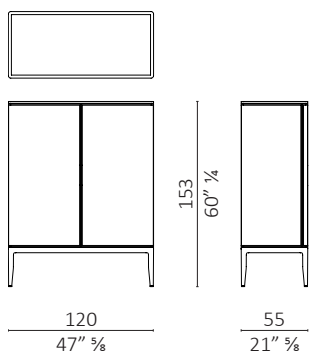

Oblique design DRAW

caratteristiche tecniche - credenze e contenitore con struttura e base in massello di noce americano. Ante, fianchi e frontali cassetti in noce, palissandro o laccati. interno contenitore con n°2 mensole in vetro trasparente in ogni scomparto. interno credenza 3 cassetti con n°1 mensola in vetro trasparente in ogni scomparto. interno credenza 4 ante con n°1 mensola in vetro trasparente in ogni scomparto (2 ante). Piano in legno, vetro colorato o marmo.

technical features - sideboards and cabinet with structure and base in solid American walnut. doors, side panels and drawer fronts in walnut, rosewood or lacquered. internal of cabinet with n°2 transparent glass shelves in each compartment. internal of sideboard 3 drawers with n° 1 transparent glass shelf in each compartment. internal of sideboard 4 doors with n° 1 transparent glass shelf in each compartment (2 doors). top in wood, colored glass or marble.

Oblique credenza 3 cassetti/sideboard 3 drawers

Oblique credenza 4 ante/sideboard 4 doors

Oblique 2 ante/2 doors

Abaco accessori Oblique / *Oblique accessories*

Mensola in vetro / *Glass shelf*

1 2 4 LED per 1 scomparto / *for 1 compartment*

1 2 4

fondo cassetto/*drawer bottom*

3 pannello interno/*internal panel*

Note - in tessuto o pelle.
Note - in fabric or leather.