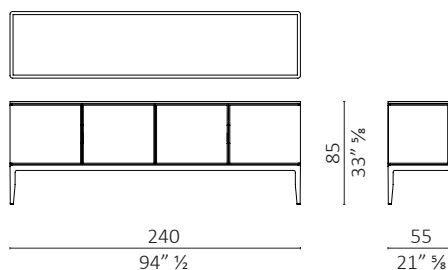

Oblique credenza 4 ante/sideboard 4 doors