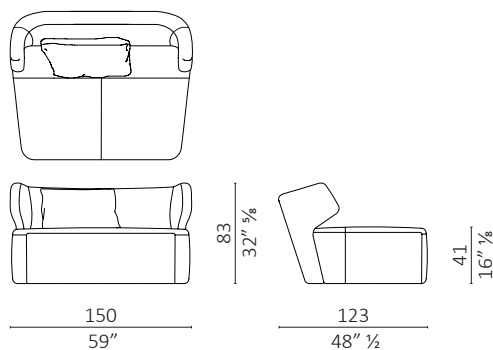

## DC 100/85/150/220/280 design Vincenzo De Cotiis

**caratteristiche tecniche** - chaise longue, pouf e divani con base in legno massello e schienale in multistrato curvato, imbottiti con poliuretano espanso non deformabile di varie densità, ricoperti da fibre, seduta con cinghie, rivestimento non rimovibile. con cuscini cm. 65x65.

**technical features** - chaise longue, pouf and sofas with base in solid wood and back-rest in curved plywood, covered with non-deformable polyurethane foam of various densities, protective cover in polyester fiber, seat with straps, non-removable covering. with cushions cm. 65 x 65.

**DC 100**

**DC 150**

**DC 220**

**DC 280**

**DC 85**