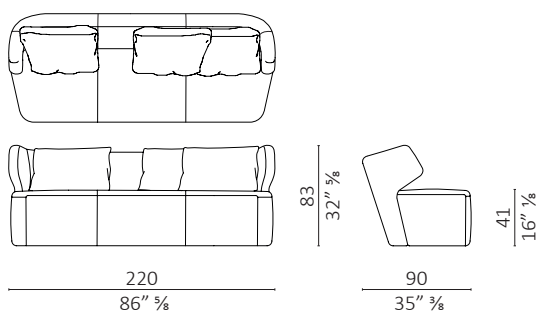

DC 100/85/150/220/280 design Vincenzo De Cotiis

caratteristiche tecniche - chaise longue, pouf e divani con base in legno massello e schienale in multistrato curvato, imbottiti con poliuretano espanso non deformabile di varie densità, ricoperti da fibre, seduta con cinghie, rivestimento non rimovibile. con cuscini cm. 65x65.

technical features - chaise longue, pouf and sofas with base in solid wood and back-rest in curved plywood, covered with non-deformable polyurethane foam of various densities, protective cover in polyester fiber, seat with straps, non-removable covering. with cushions cm. 65 x 65.

DC 85