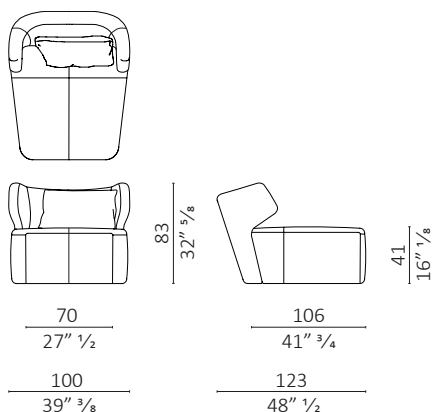

## DC 100/85/150/220/280 design Vincenzo De Cotiis

**caratteristiche tecniche** - chaise longue, pouf e divani con base in legno massello e schienale in multistrato curvato, imbottiti con poliuretano espanso non deformabile di varie densità, ricoperti da fibre, seduta con cinghie, rivestimento non rimovibile. con cuscini cm. 65x65.

**technical features** - chaise longue, pouf and sofas with base in solid wood and back-rest in curved plywood, covered with non-deformable polyurethane foam of various densities, protective cover in polyester fiber, seat with straps, non-removable covering. with cushions cm. 65 x 65.

**DC 100**

**DC 150**

**DC 220**

**DC 280**

**DC 85**