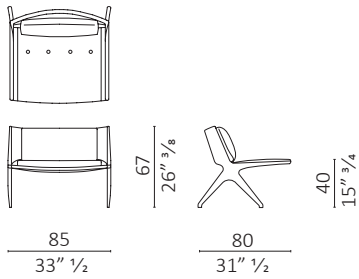

**Caratteristiche tecniche** - Poltrona realizzata in massello di noce americano. Cuscino seduta in gomma e cuscino schienale in piuma, entrambi removibili.  
**Technical features** - Armchair made in solid American walnut with removable seat and back-rest cushions. Seat cushion in foam and back cushion in down.