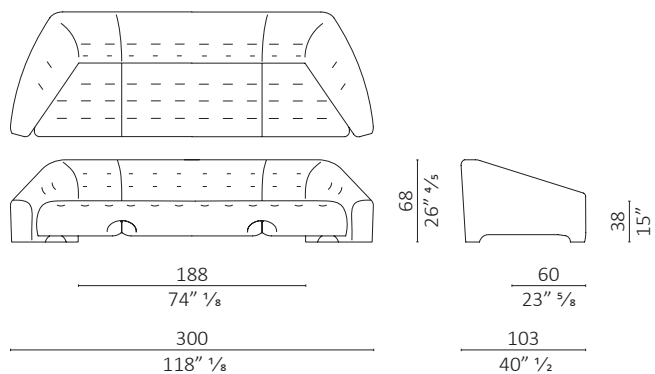

Nota - Cuoio naturale, marrone scuro o nero.

Note - Saddle leather natural, dark brown or black.

DC 230

c.o.m. (l.mt.9,50/sq.mt.25,00)

volume m³ 2,316 - kg. 127

DC 300

c.o.m. (l.mt.11,50/sq.mt.30,00)

volume m³ 2,954 - kg. 147