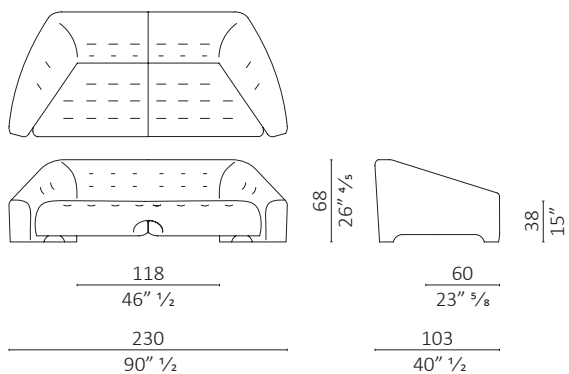

Nota - Cuoio naturale, marrone scuro o nero.

Note - Saddle leather natural, dark brown or black.

DC 230

c.o.m. (l.mt.9,50/sq.mt.25,00)

volume m³ 2,316 - kg. 127

DC 300

c.o.m. (l.mt.11,50/sq.mt.30,00)

volume m³ 2,954 - kg. 147