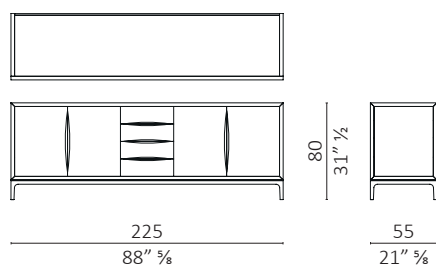

## Brad credenza / *sideboard*

design Studio CC

**Caratteristiche tecniche** - Credenza con 4 ante e 4 cassetti centrali, realizzata in massello di noce Americano e multistrato impiallacciato. 1 mensola interna in ogni scomparto, piano in legno, base in massello.

**Technical features** - *Sideboard with 4 doors and 4 central drawers, made in solid American walnut and veneered plywood. 1 internal shelf in each compartment, wooden top, base in solid wood.*

volume m<sup>3</sup> 1,345 - kg. 95,5